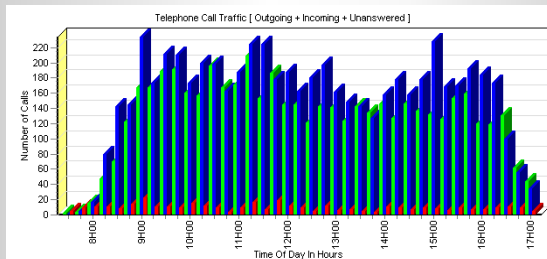

Main Features

- Multi User.
- Reliable Flexible and Instant Reports.
- Exporting of Reports to: Acrobat PDF, Excel, Text File and Word.
- Emailing of Reports via Microsoft Outlook 2000 utilising: Acrobat PDF, Excel, Text File and Word.
- Automatic Scheduling of all Reports: Emailing, Printing, Save to File.
- Automatic Emailing or SMS of Unauthorized Calls.
- Multiple level password protection.
- Unlimited Database Size.
- Multiple Carriers (i.e. Telkom, MTN, Vodacom, Cell C, etc)
- Budget for Extensions with Notifications.
- Auto Barring-PABX Dependant.