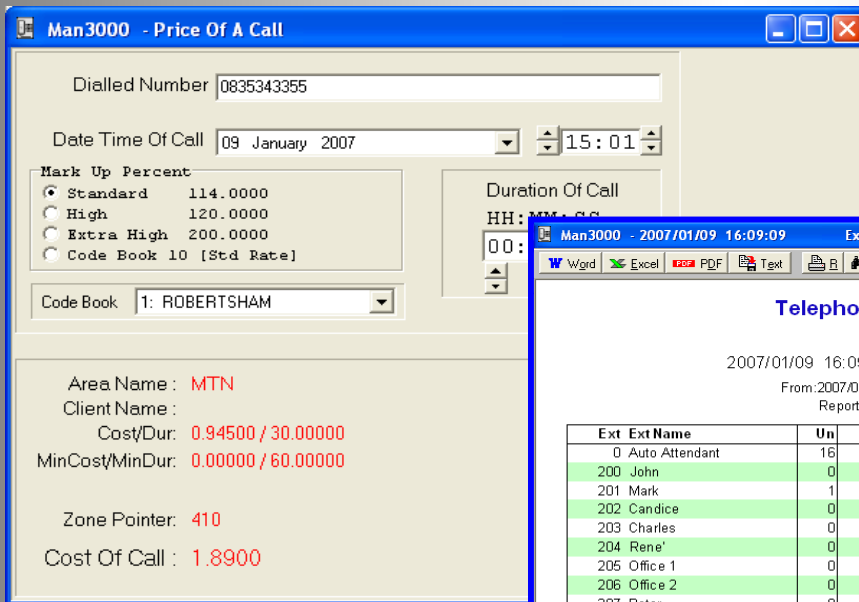

Man3000

Telephone Information Systems

Version 2007

Multi User

Man3000 Telephone Information Systems

Man3000 is a Powerful, Easy to use Telephone Information System

Main Features

- Multi User.
- Reliable Flexible and Instant Reports.
- Exporting of Reports to: Acrobat PDF, Excel, Text File and Word.
- Emailing of Reports via Microsoft Outlook 2000 utilising: Acrobat PDF, Excel, Text File and Word.
- Automatic Scheduling of all Reports: Emailing, Printing, Save to File.
- Automatic Emailing or SMS of Unauthorized Calls.
- Multiple level password protection.
- Unlimited Database Size.
- Multiple Carriers (i.e. Telkom, MTN, Vodacom, Cell C, etc)
- Budget for Extensions with Notifications.
- Auto Barring-PABX Dependant.

Number of Telephone Calls [Outgoing]

200	Peter	414
201	Mark	342
202	Candice	333
203	Charles	411
204	Rene'	492
205	Office 1	129
206	Office 2	94
207	Sean	97
208	Kimberley	78
209	Terry	101
217	Leon	314
219	Eric	10
224	Cynthia	48
228	Richard	149
230	Annalize	287

' It Works '

Man3000

Additional Features:

- Fully networkable via LAN and WAN.
- Built in Guest Package.
- Live Exports to Hotel and Attorney Packages.
- **20,000** Account Codes.
- **20,000** Client List Names.
- **20,000** Extensions.
- **2,000** Exchange Lines.
- **1,000** Departments.
- Compatible with ALL PABX's with RS232 or Ethernet [TCP/IP] Outputs.
- Multiple level markup facilities for call charges.
- Phantom Extensions.
- Phantom Exchange Lines.

Reports:

- Extension Summary Reports.
- Extension Detail Reports with Budget Usage.
- Department Summary Reports.
- Department Detail Reports.
- Top 40/120/300 Reports by
 - Cost,
 - Duration,
 - Number Dialed.
- Exchange Summary Reports.
- Exchange Detail Reports.
- Account Code Reports.
- Client List Reports.
- Memorised Reports.
- Graphs
 - Busy Hour Graph,
 - History Graph,
 - Extension Bar Graph,
 - Extension Pie Chart,
 - Exchange Line Bar Graph.