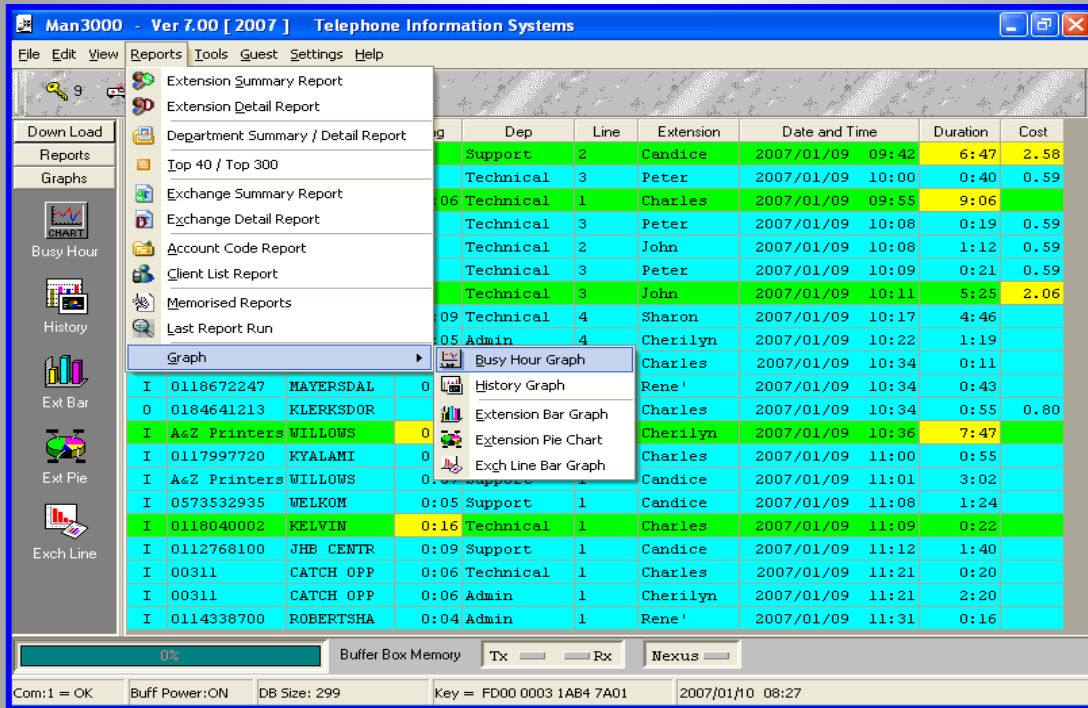

Man3000

Telephone Information Systems

Version 2007

Multi User

Man3000 Telephone Information Systems

Man3000 is a Powerful, Easy to use Telephone Information System

Main Features

- Multi User.
- Reliable Flexible and Instant Reports.
- Exporting of Reports to: Acrobat PDF, Excel, Text File and Word.
- Emailing of Reports via Microsoft Outlook 2000 utilising: Acrobat PDF, Excel, Text File and Word.
- Automatic Scheduling of all Reports: Emailing, Printing, Save to File.
- Automatic Emailing or SMS of Unauthorized Calls.
- Multiple level password protection.
- Unlimited Database Size.
- Multiple Carriers (i.e. Telkom, MTN, Vodacom, Cell C, etc)
- Budget for Extensions with Notifications.
- Auto Barring-PABX Dependant.

Number of Telephone Calls [Outgoing]

200	Peter	414
201	Mark	342
202	Candice	333
203	Charles	411
204	Rene'	492
205	Office 1	129
206	Office 2	94
207	Sean	97
208	Kimberley	78
209	Terry	101
217	Leon	314
219	Eric	10
224	Cynthia	48
228	Richard	149
230	Annalize	287

' It Works '

Man3000

Additional Features:

- Fully networkable via LAN and WAN.
- Built in Guest Package.
- Live Exports to Hotel and Attorney Packages.
- **20,000** Account Codes.
- **20,000** Client List Names.
- **20,000** Extensions.
- **2,000** Exchange Lines.
- **1,000** Departments.
- Compatible with ALL PABX's with RS232 or Ethernet [TCP/IP] Outputs.
- Multiple level markup facilities for call charges.
- Phantom Extensions.
- Phantom Exchange Lines.

Reports:

- Extension Summary Reports.
- Extension Detail Reports with Budget Usage.
- Department Summary Reports.
- Department Detail Reports.
- Top 40/120/300 Reports by
 - Cost,
 - Duration,
 - Number Dialed.
- Exchange Summary Reports.
- Exchange Detail Reports.
- Account Code Reports.
- Client List Reports.
- Memorised Reports.
- Graphs
 - Busy Hour Graph,
 - History Graph,
 - Extension Bar Graph,
 - Extension Pie Chart,
 - Exchange Line Bar Graph.