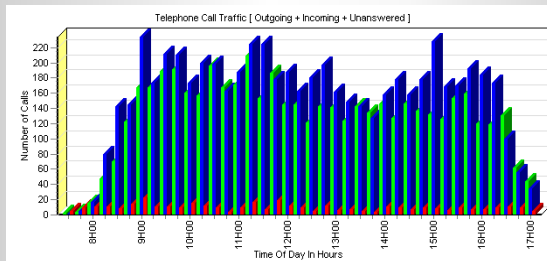

Number of Telephone Calls [Outgoing]

200	Peter	414
201	Mark	342
202	Candice	333
203	Charles	411
204	Rene'	492
205	Office 1	129
206	Office 2	94
207	Sean	97
208	Kimberley	78
209	Terry	101
217	Leon	314
219	Eric	10
224	Cynthia	48
228	Richard	149
230	Annalize	287

Reports:

- Extension Summary Reports.
- Extension Detail Reports with Budget Usage.
- Department Summary Reports.
- Department Detail Reports.
- Top 40/120/300 Reports by
 - Cost,
 - Duration,
 - Number Dialed.
- Exchange Summary Reports.
- Exchange Detail Reports.
- Account Code Reports.
- Client List Reports.
- Memorised Reports.
- Graphs
 - Busy Hour Graph,
 - History Graph,
 - Extension Bar Graph,
 - Extension Pie Chart,
 - Exchange Line Bar Graph.