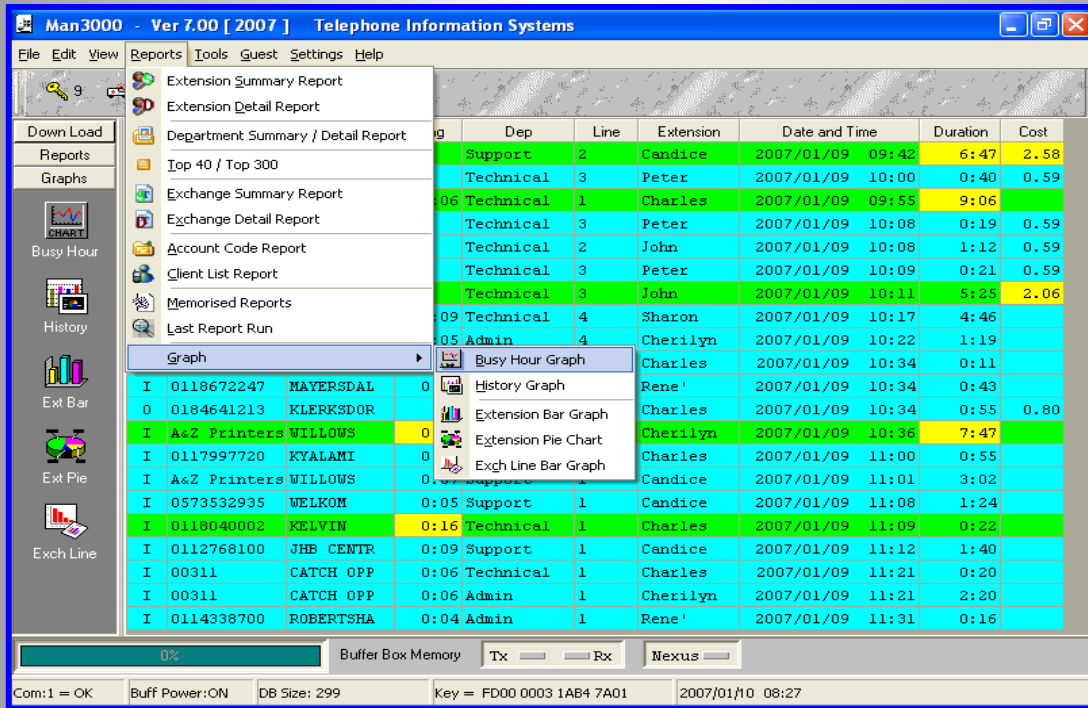

Man3000

Telephone Information Systems

Version 2007

Multi User