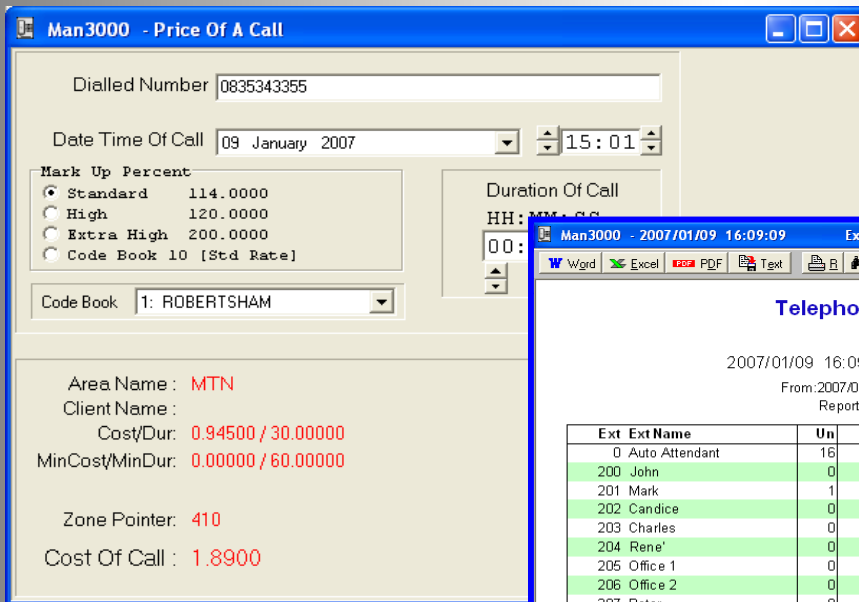

Man3000

Additional Features:

- Fully networkable via LAN and WAN.
- Built in Guest Package.
- Live Exports to Hotel and Attorney Packages.
- **20,000** Account Codes.
- **20,000** Client List Names.
- **20,000** Extensions.
- **2,000** Exchange Lines.
- **1,000** Departments.
- Compatible with ALL PABX's with RS232 or Ethernet [TCP/IP] Outputs.
- Multiple level markup facilities for call charges.
- Phantom Extensions.
- Phantom Exchange Lines.

Reports:

- Extension Summary Reports.
- Extension Detail Reports with Budget Usage.
- Department Summary Reports.
- Department Detail Reports.
- Top 40/120/300 Reports by
  - Cost,
  - Duration,
  - Number Dialed.
- Exchange Summary Reports.
- Exchange Detail Reports.
- Account Code Reports.
- Client List Reports.
- Memorised Reports.
- Graphs
  - Busy Hour Graph,
  - History Graph,
  - Extension Bar Graph,
  - Extension Pie Chart,
  - Exchange Line Bar Graph.

PC Requirements

- Windows 95, 98, 2000, NT 4.00, 2003, ME, XP
- 64 MB Ram
- 40 Meg Hard Disk Space
- CD Rom Drive
- Serial, USB or TCP/IP Port
- NO DEDICATED PC REQUIRED