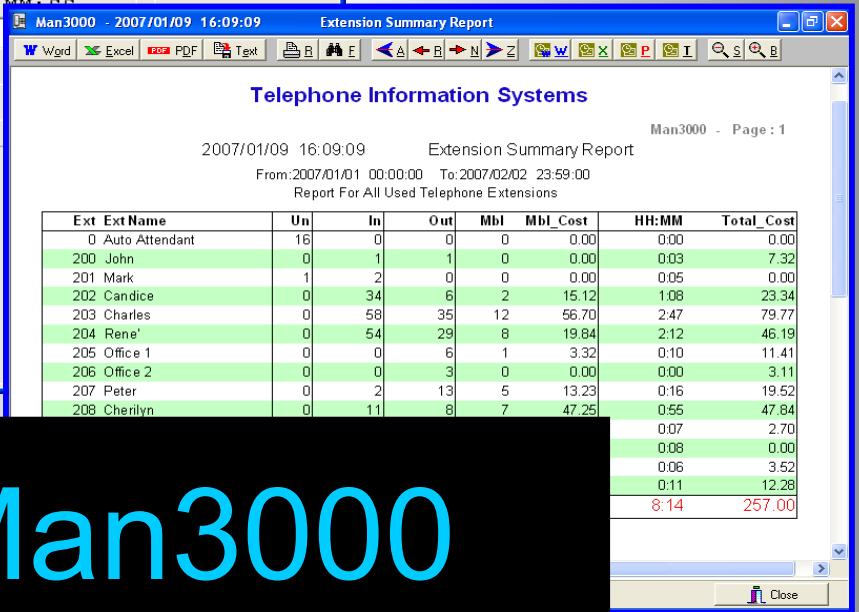

Man3000

Additional Features:

- Fully networkable via LAN and WAN.
- Built in Guest Package.
- Live Exports to Hotel and Attorney Packages.
- **20,000** Account Codes.
- **20,000** Client List Names.
- **20,000** Extensions.
- **2,000** Exchange Lines.
- **1,000** Departments.
- Compatible with ALL PABX's with RS232 or Ethernet [TCP/IP] Outputs.
- Multiple level markup facilities for call charges.
- Phantom Extensions.
- Phantom Exchange Lines.

Reports:

- Extension Summary Reports.
- Extension Detail Reports with Budget Usage.
- Department Summary Reports.
- Department Detail Reports.
- Top 40/120/300 Reports by
  - Cost,
  - Duration,
  - Number Dialed.
- Exchange Summary Reports.
- Exchange Detail Reports.
- Account Code Reports.
- Client List Reports.
- Memorised Reports.
- Graphs
  - Busy Hour Graph,
  - History Graph,
  - Extension Bar Graph,
  - Extension Pie Chart,
  - Exchange Line Bar Graph.

PC Requirements

- Windows 95, 98, 2000, NT 4.00, 2003, ME, XP
- 64 MB Ram
- 40 Meg Hard Disk Space
- CD Rom Drive
- Serial, USB or TCP/IP Port
- NO DEDICATED PC REQUIRED